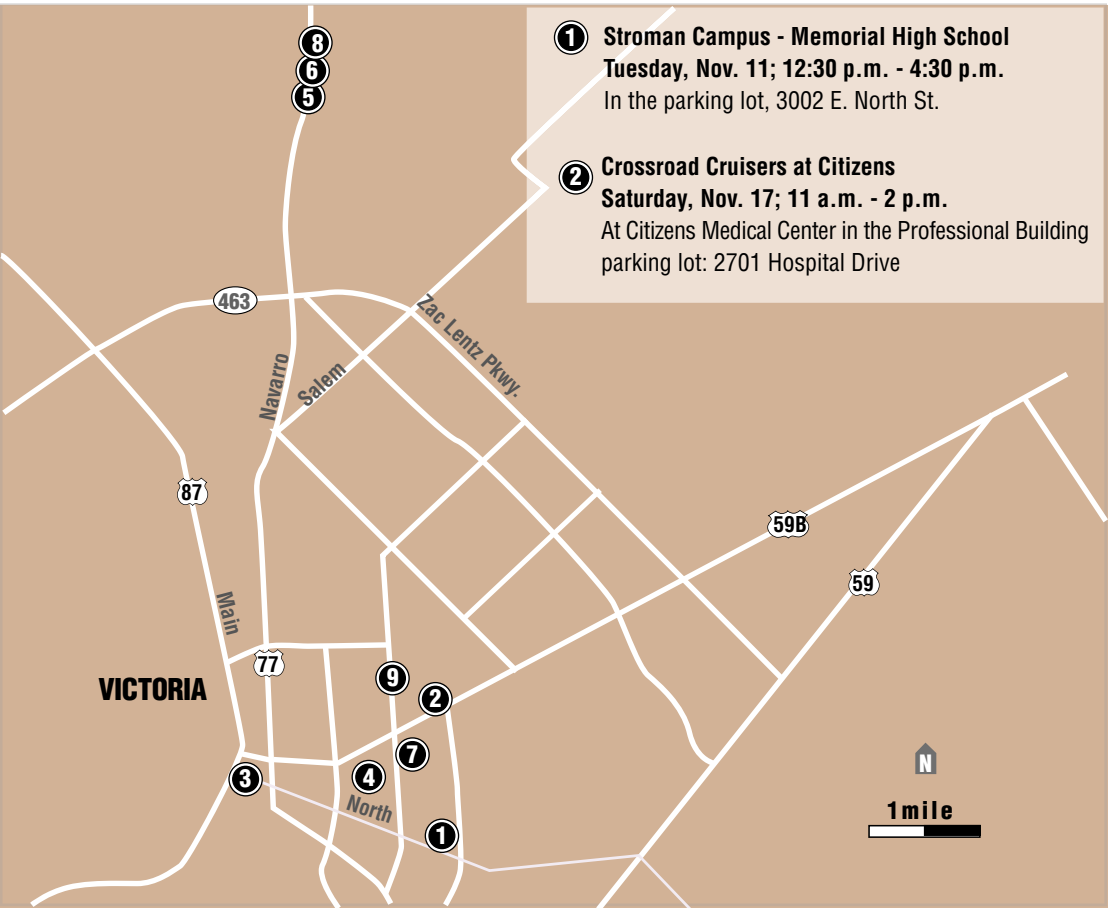

WHERE TO DONATE

① Stroman Campus - Memorial High School
Tuesday, Nov. 11; 12:30 p.m. - 4:30 p.m.
In the parking lot, 3002 E. North St.

② Crossroad Cruisers at Citizens
Saturday, Nov. 17; 11 a.m. - 2 p.m.
At Citizens Medical Center in the Professional Building parking lot: 2701 Hospital Drive

③ First English Lutheran Church
Sunday, Nov. 8; 8:45 a.m. - 12:30 p.m.
In the Activities Center Gym; 516 N. Main St.

④ VISD Maintenance Department
Friday, Nov. 13; 6:30 a.m. - 9 a.m.
In the parking lot; 1411 N. Nimitz St.

⑤ Rent-A-Center
Saturday, Nov. 14; Noon - 3 a.m.
In the parking lot; 1706 N. Navarro St.

⑥ Incredible Pizza
Saturday, Nov. 14; Noon - 2:30 a.m.
In the parking lot; 3706 N. Navarro St.

⑦ VISD Administration Office
Wednesday, Nov. 18; 1:30 p.m. - 4 a.m.
In the board room; 102 Profit Drive

⑧ Victoria Mall
Saturday, Nov. 28; 11 a.m. - 4 p.m.
In Dillard's court; 7802 N. Navarro St.

⑨ Victoria College
Monday, Nov. 30; 11 a.m. - 5 p.m.
At the Student Center; 2200 East Red River St.